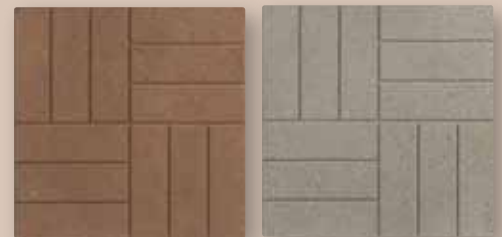

Patio Stones and Edging

Patio Stones, Patio Block, Pole Pads, Air Conditioner Pads and Bullet Edgers

Patio Stones and Patio Block

Brickface Patio Stones

18" square

Brown

Gray

Red

Smooth Patio Stones

12" round (2" deep)

12" square (2" deep)

18" round (2" deep)

18" square (2" deep)

(Round or Square, in 3 available colors)

Brown
(18" only)

Gray

Red
(12" only)

Patio Block

8" w x 16" d x 1 5/8" h

Available colors:

(a) Red, (b) Charcoal, (c) Gray and (d) Brown

Due to the nature of concrete and variables in photography and printing, colors shown may vary from actual hues. Refer to product samples for final color selection.