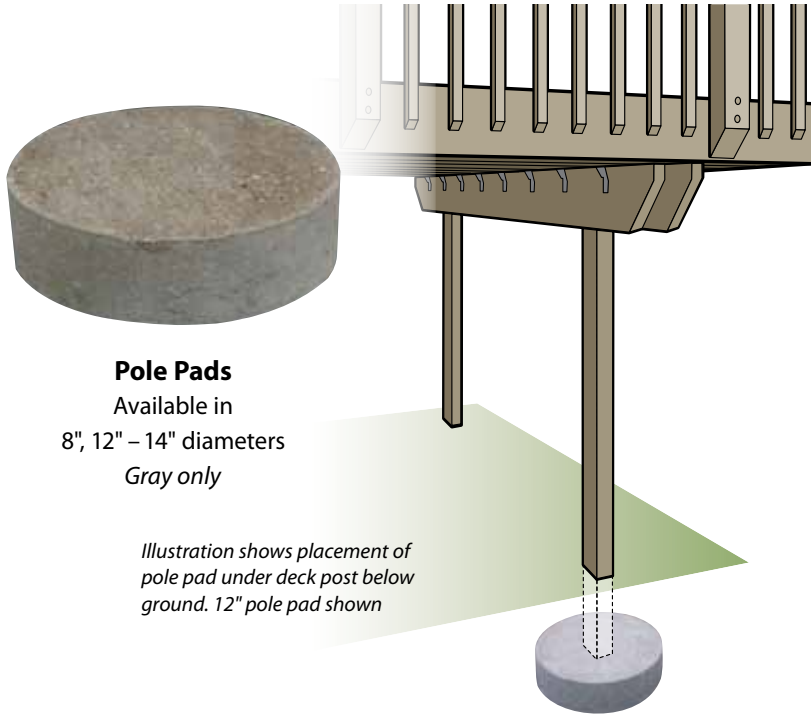

Red
(12" only)

Patio Block

8" w x 16" d x 1 5/8" h

Available colors:

(a) Red, (b) Charcoal, (c) Gray and (d) Brown

Due to the nature of concrete and variables in photography and printing, colors shown may vary from actual hues. Refer to product samples for final color selection.

Patio Stones and Edging

Caution: Deicing products may be harmful to concrete surfaces and concrete products, especially when used in excess. Sand is recommended to be used for slip resistance.

Pole Pads and Air Conditioner Pads

Pole Pads
 Available in
 8", 12" – 14" diameters
 Gray only

Illustration shows placement of pole pad under deck post below ground. 12" pole pad shown

Air Conditioner Pads
 30" x 30" • 36" x 24"
 36" x 36" • 32" Round